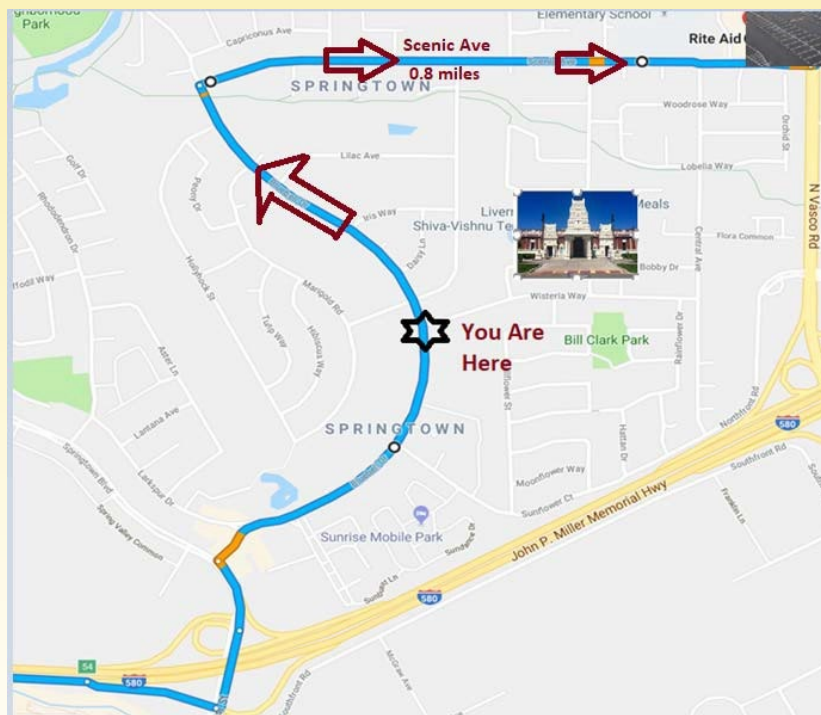

1. Go straight and take a right onto Scenic Ave
2. Make left in to Croche Elementary School or Left at Rite Aid complex

Thank you for visiting Shiva-Vishnu Livermore temple. The management has arranged overflow parking lots and shuttle services between the Rite Aid complex and Shiva Vishnu Temple on MKA Days. Please follow the instructions provided by the volunteers and traffic management.

The following locations have been arranged:

Rite Aid (500 spots)

Address: 1350 N Vasco Rd,
Livermore, CA 94551

Leo R. Croche Elementary School (240 spots)

Address: 5650 Scenic
Ave, Livermore, CA 94551

Mahā Kumbhābhishekam

July 6th - 10th 2022

Shiva-Vishnu Temple, Livermore CA, USA

Take the below directions to exit from the temple to avoid traffic congestions. Thank you for visiting the Shiva-Vishnu Temple.

Temple Parking to Freeway 580:

3. Make Right on Arrowhead Ave
4. Make Right on Scenic Ave
5. Make Right on N. Vasco Rd
6. Take 580 West to head towards Pleasanton OR 580 East towards to Stockton/Tracy