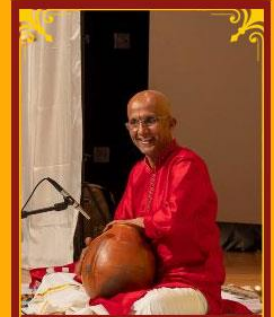

Web: <http://www.livermoretemple.org>

HCCC Livermore Presents

Padma Bhushan, Sangita Natak Academy and Sangita Kalanidhi Awardee

Smt. Sudha Ragunathan

Devotional and light classic musical concert

When: Sunday, July 16th, 2023 at 3.30 PM

Where: Lakireddy Hall, Livermore Temple, CA

Akshay
Anantapadmanadhan
Mridangam

Arun
Ramamurthy
Violin

Sowmiya J.
Narayanan
Ghatam

Suggested Donation per guest \$35, \$50, \$100, and up

For SIFA sponsors, Students and Seniors suggested donation amount is \$25