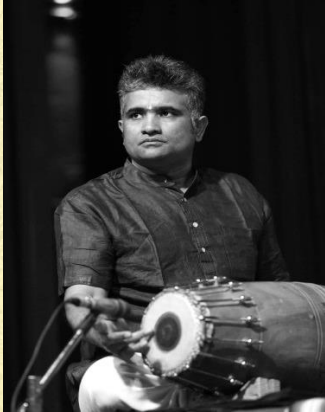

Trivandrum Balaji - Mridangam