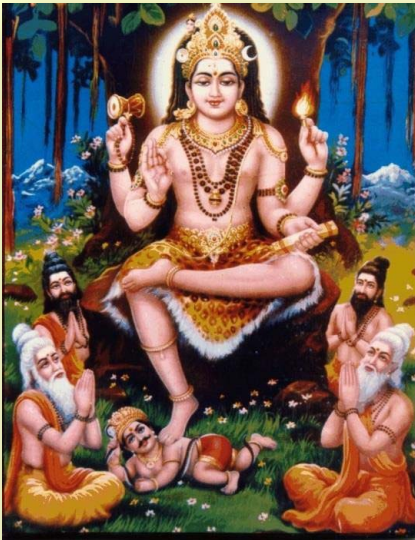

Shiva-Vishnu Temple

Om Namah Shivaya Om Namo Narayanaya

## Lord Dakshina Murthi Homam & Navagraha Shanti Homam (Guru Peyarchi)

Thursday, October 11, 2018 - 6:00 PM to 7:30 PM

[Click here to Donate](#)

**Gurave sarva lokanam, bhishaje bhava roginam,  
Nidhaye sarva vidhyanam, Dakshinamurthaye namah:**

Dakshinamurthi is an aspect of the Hindu God Shiva as a guru (teacher) of all types of knowledge (gyana). This aspect of Shiva is his personification as the supreme or the ultimate awareness, understanding and knowledge. This form represents Shiva as a teacher of yoga, music, and wisdom, and giving exposition on the shastras. He is worshipped as the god of wisdom, complete and rewarding meditation.

Guru, or Jupiter, is considered a highly favorable graha or planet in Hindu astrology and it is believed to bring luck and prosperity. Guru (Jupiter) transitions from Thula (Libra) to Vrischika (Scorpio) Rasi on October 11, 2018. Shiva-Vishnu Temple will perform Dakshina Murthi and Navagraha Shanti homam on the event of this transit, to balance the effects of the transit and make the period favorable to all.